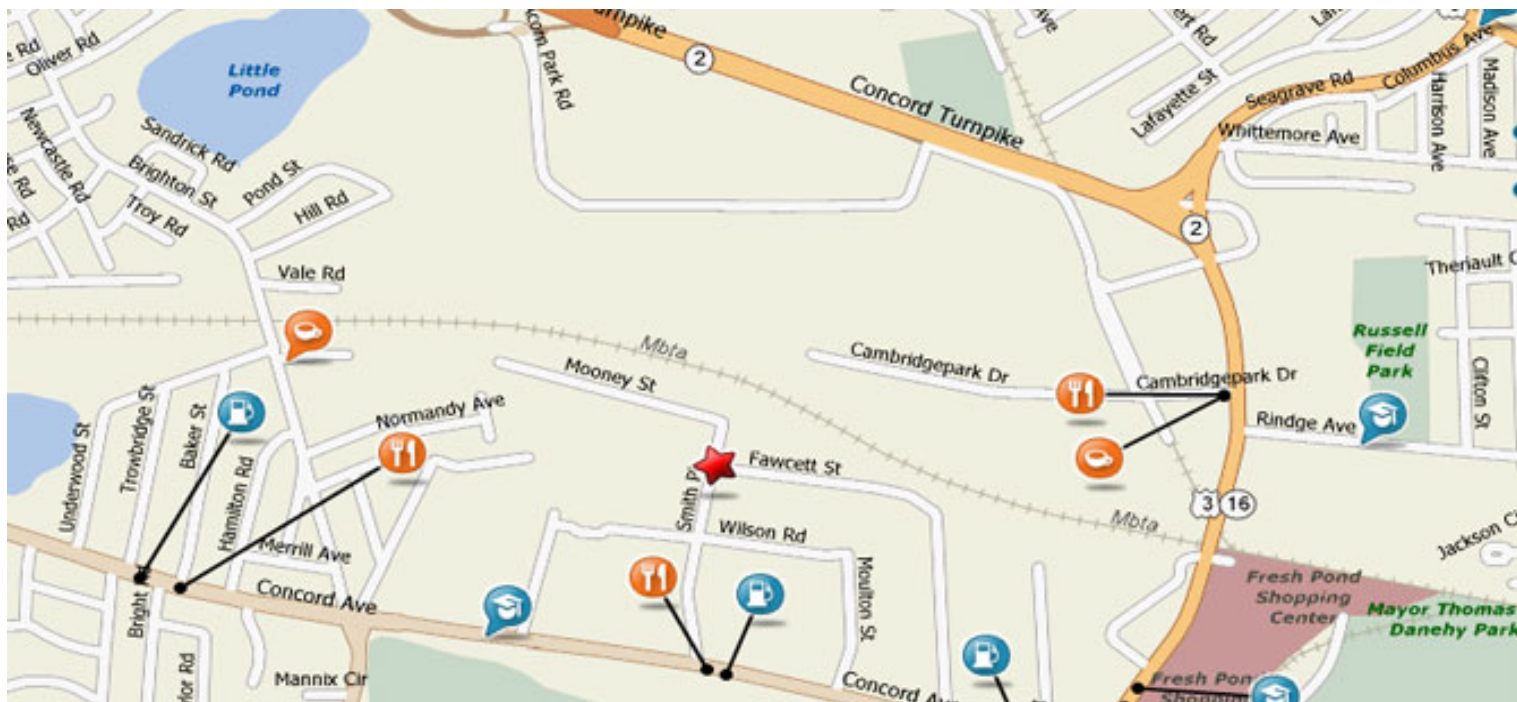

Retail

130 Smith

Leased

7500 sq ft of combined office/warehouse space. Three 2'nd floor of-fices.

One first floor office and reception area, two lavatories.

Assigned parking.

ASSOCIATED BROKERAGE GROUP, LLC