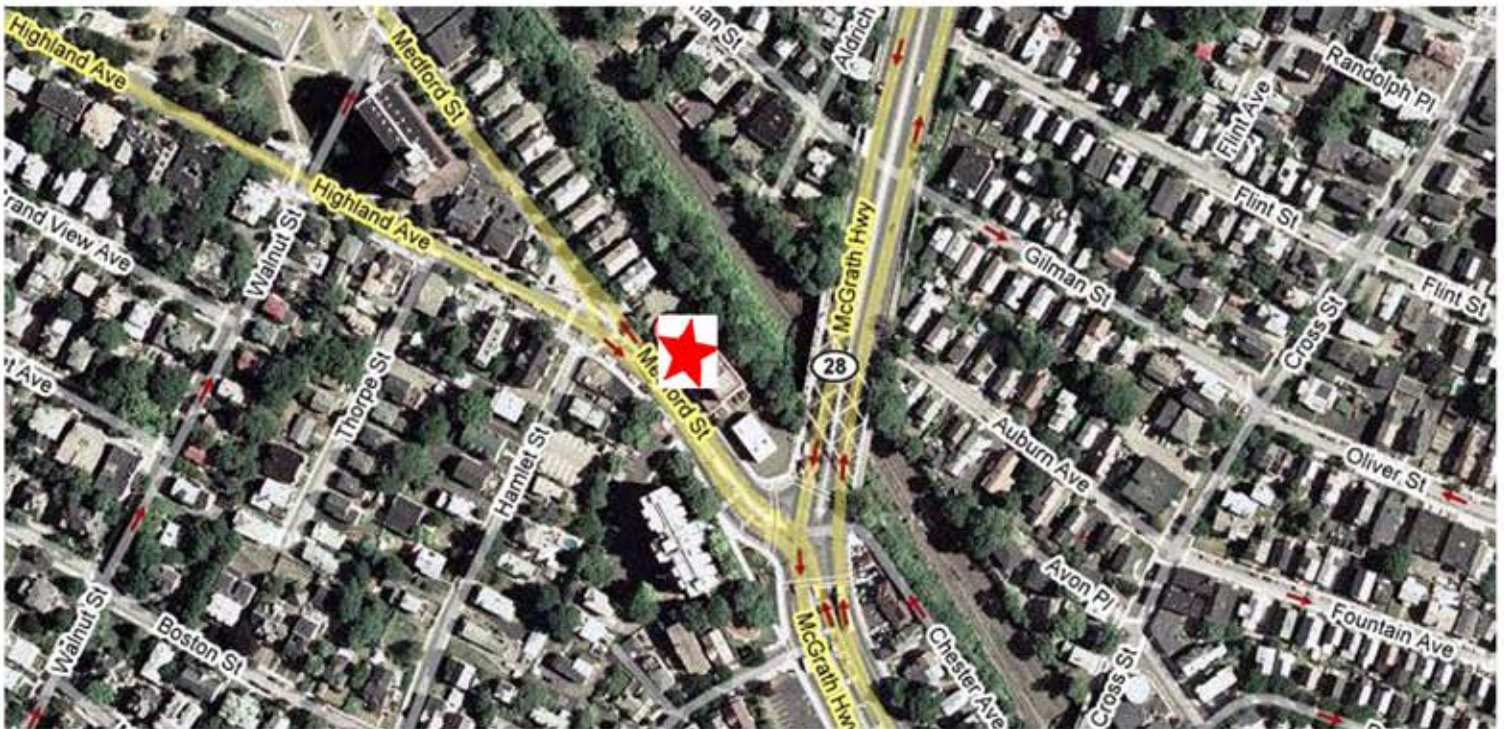

SOMERVILLE OFFICES NEXT TO I-93

265 Medford St Somerville, MA 02143

500-5,000 SF

Price:Negotiable

- Two office spaces are available in a quiet professional building in Somerville..
- This building is located near I-93 & Route 28, perfect for commuters and with a direct route to downtown Boston.
- Rent includes heat, parking, and cleaning service. Common bathrooms and roof deck with the best lunch break views available!
- Parking: 4 and 3 assigned.